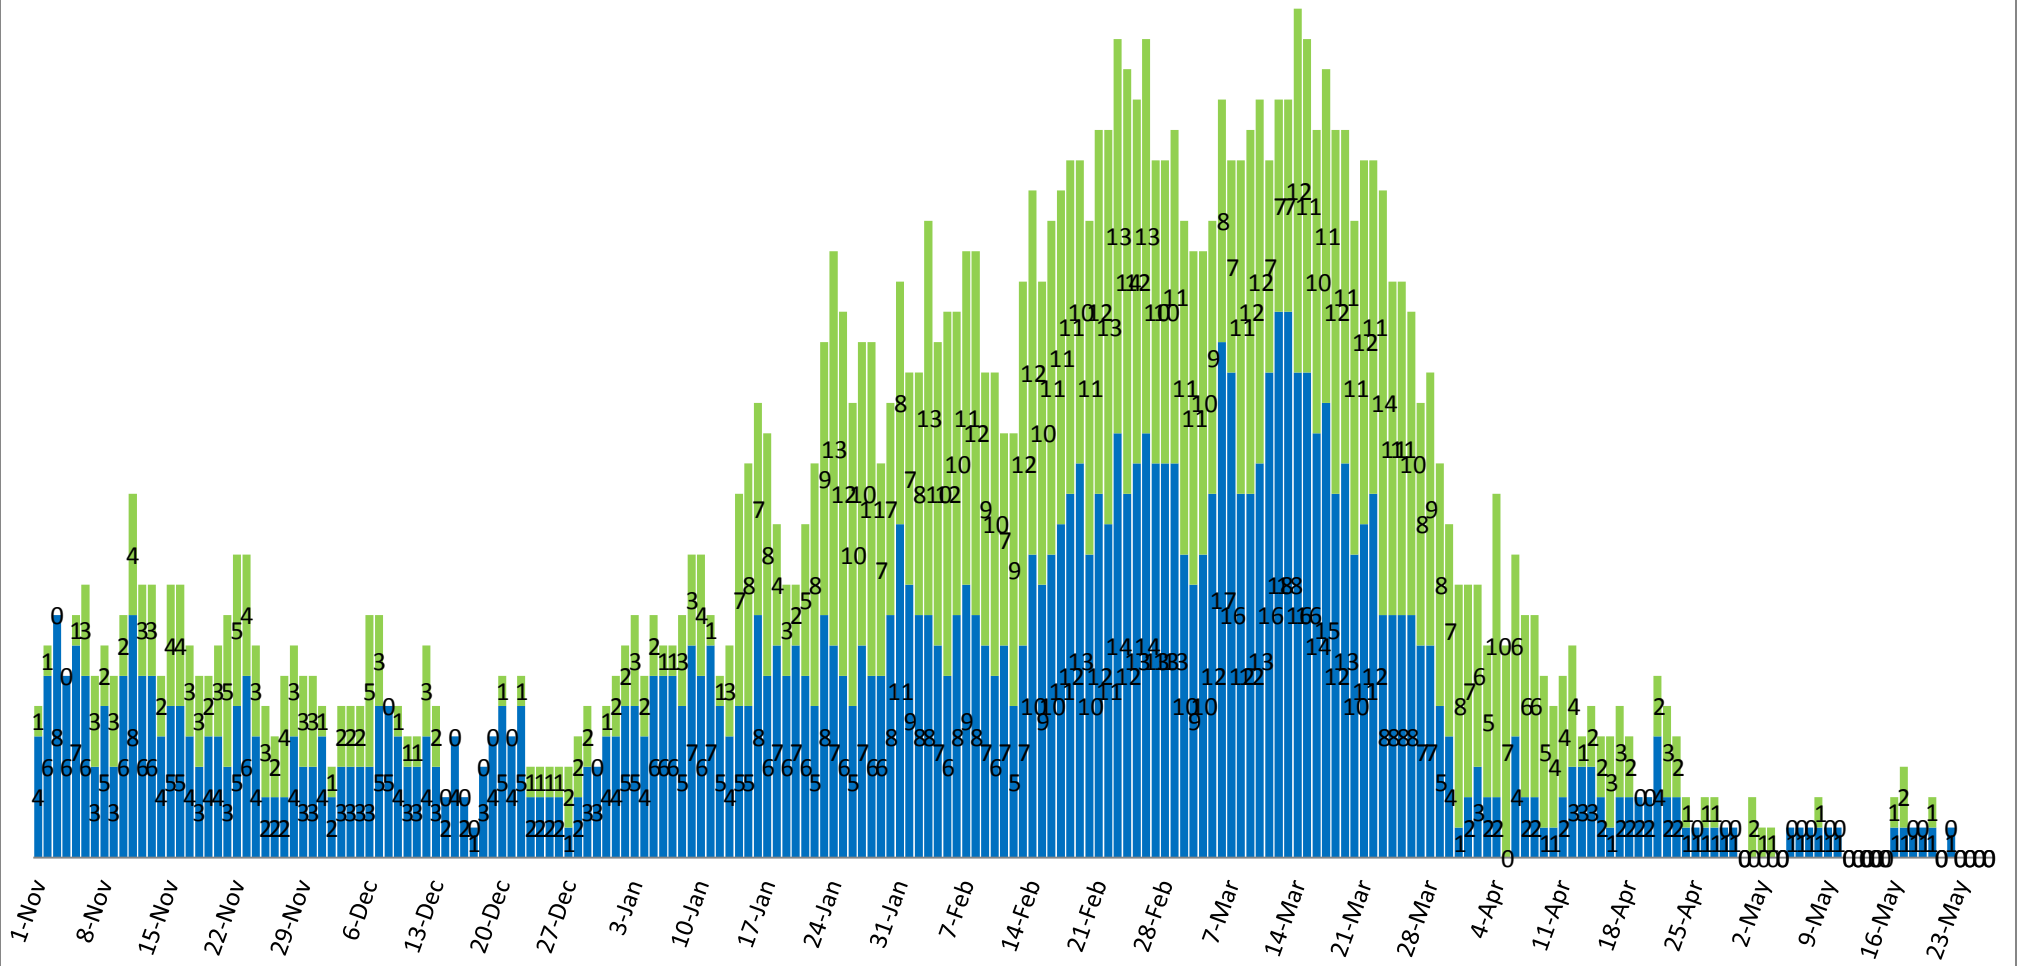

Port of
LONG BEACH
The Green Port

VESSELS AT A GLANCE: Container Ships at Anchor

POLA and POLB

Source: Marine Exchange of Southern California
Tuesday, May 26, 2015

Port of
LONG BEACH
The Green Port

VESSELS AT A GLANCE: Container Ships at Anchor

■ POLA ■ POLB

Source: Marine Exchange of Southern California
Tuesday, May 26, 2015