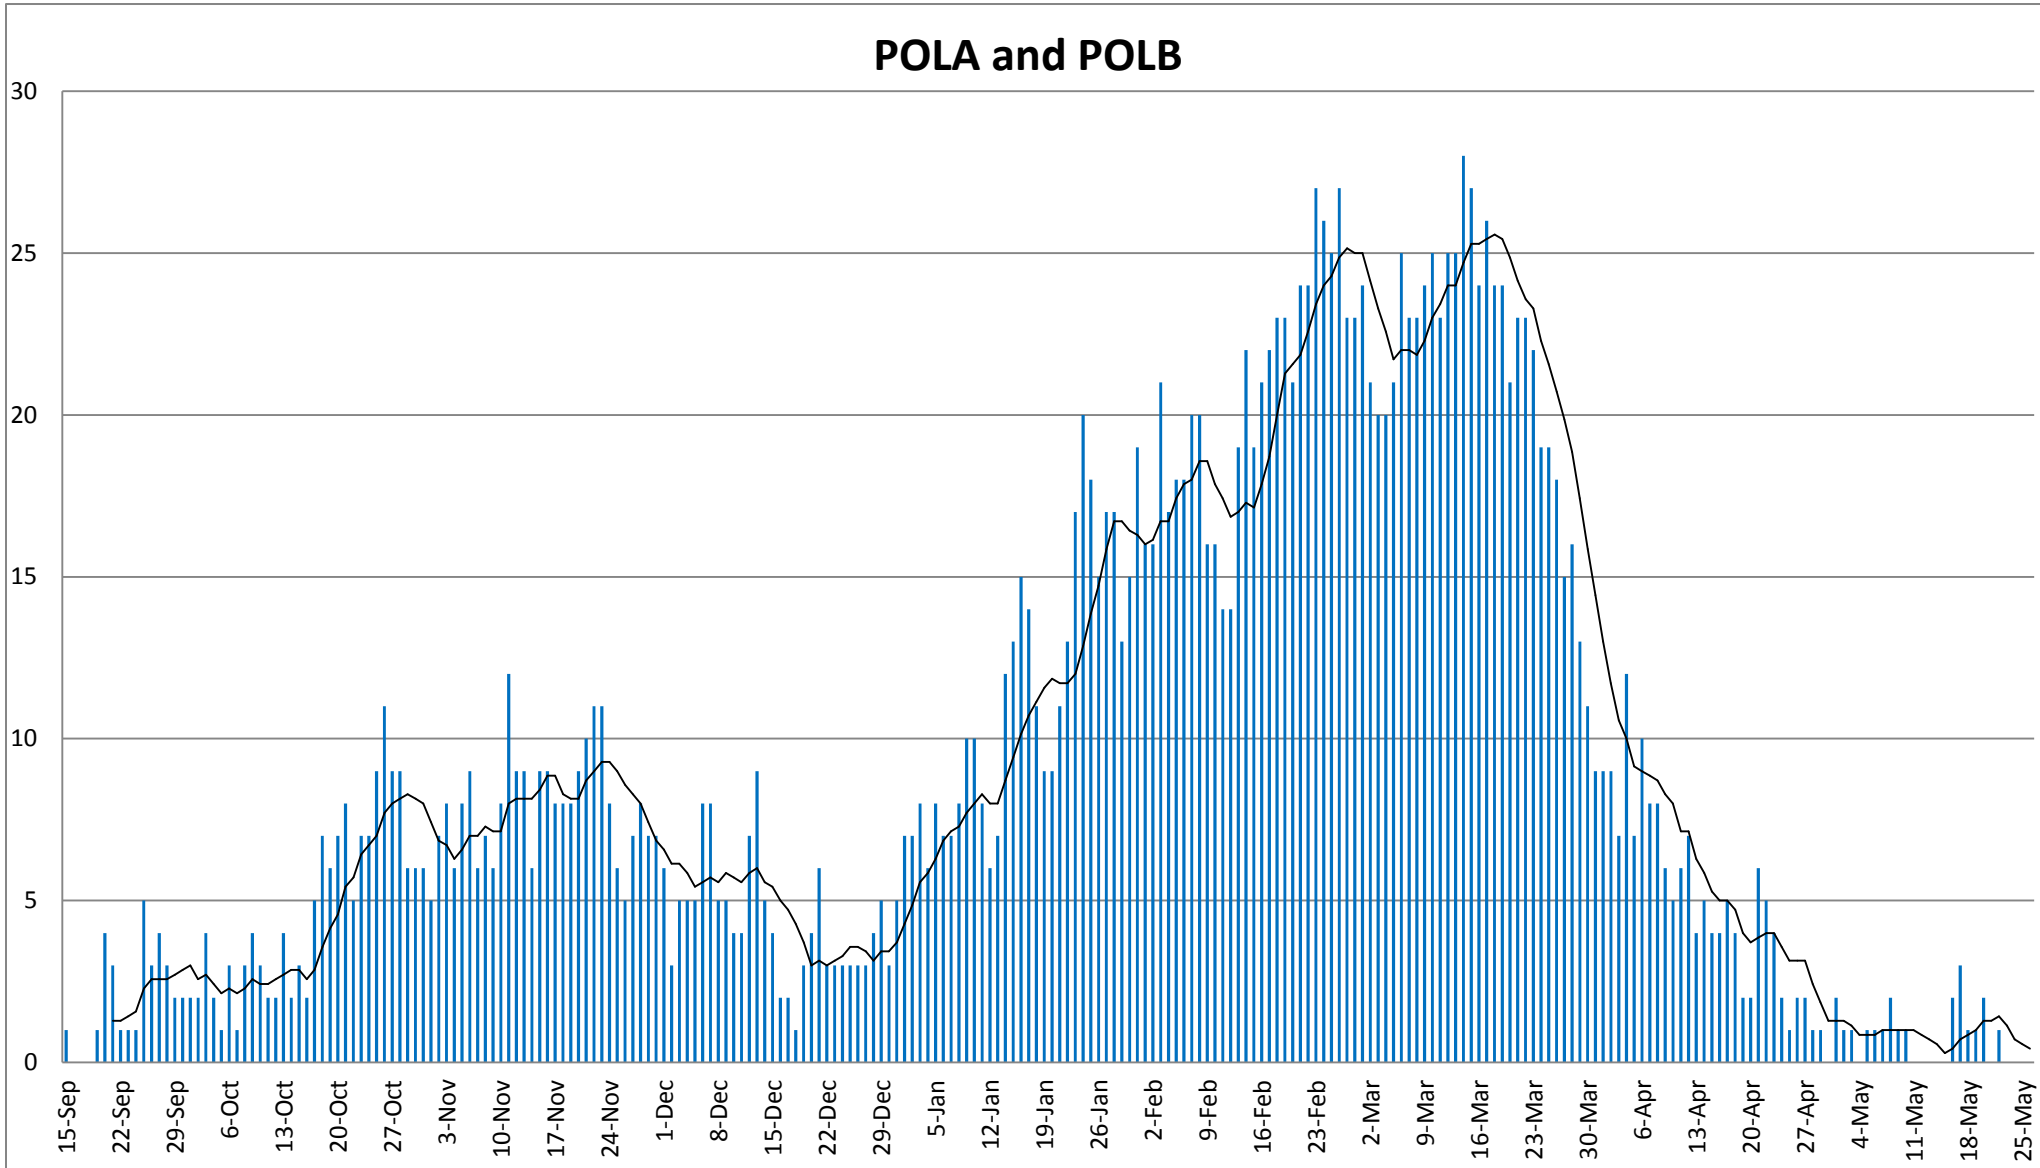

Port of
LONG BEACH
The Green Port

VESSELS AT A GLANCE: Container Ships at Anchor

POLA and POLB

Source: Marine Exchange of Southern California
Tuesday, May 26, 2015

Port of
LONG BEACH
The Green Port

VESSELS AT A GLANCE: Container Ships at Anchor

■ POLA ■ POLB

Source: Marine Exchange of Southern California
Tuesday, May 26, 2015